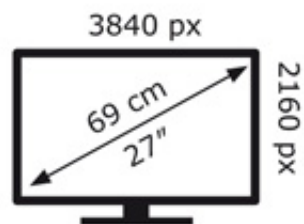

ENERG

LC-Power

LC-M27-4K-UHD-144-V2

32 kWh/1000h

ABCDEF**G**

43 kWh/1000h

2019/2013